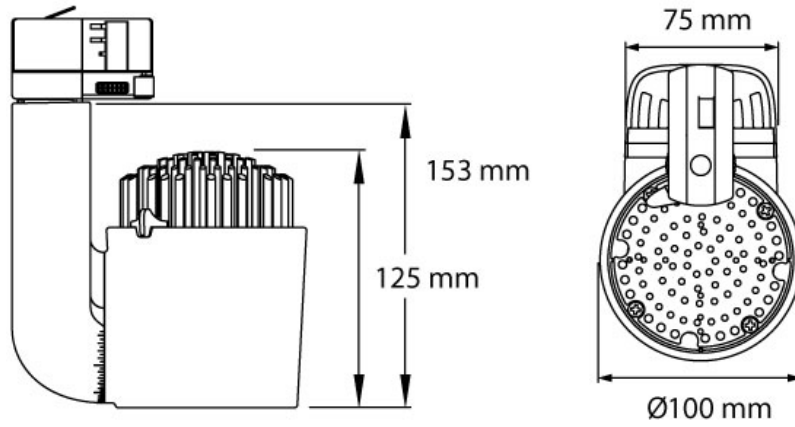

Catégories : [Jade Series](#), [Intérieur](#), [Appareils pour rails lumière](#), [Musées et galeries d'art](#)

> Specifications

Type	Jade Zoom Tunable White, ~25 watt Track Zoom spot
Colour	Black, white or gray
Material	Anodized or coated aluminium & PC/ABS V0
Weight	952 gram
Swivel	340° horizontal 350° vertical

IP rating	IP 20
Protection class	1
Certifications	CE

Lifetime	up to 50.000
LB Value	L90B10 at 50.000h

Warranty 5 years

Accessories Rail products. Customizable snoot. Rotatable barndoor, beam shapers & honeycomb louvre
Remarks The beam angle is adjusted easily from the backside of the fixture. So, one never has their hands in front of the light beam.