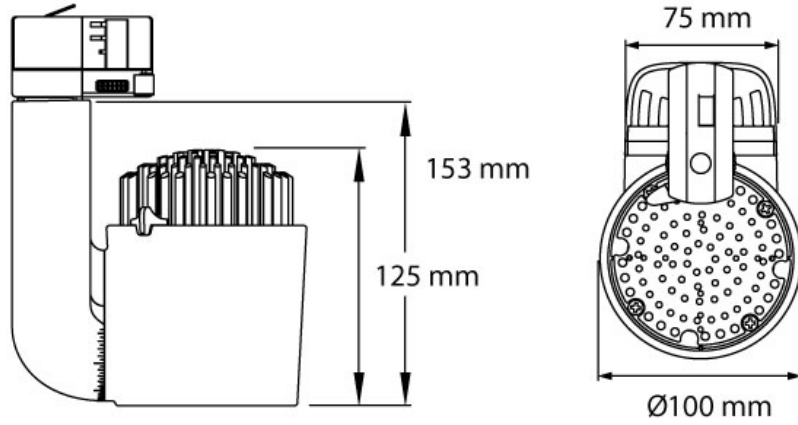

Warranty 5 years

Accessories A customizable snoot that can be build up in segments of 2 cm. Rotatable barndoor, Beam shapers and Honeycomb louvre.
Remarks The beam angle can be adjusted from the backside of the fixture.