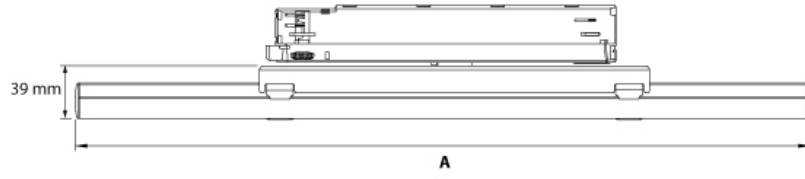

Catégories : [Lina Series](#), [Intérieur](#), [Appareils pour rails lumière](#), [Appareils linéaire](#), [Hotels et Restaurants](#), [Musées et galeries d'art](#), [Bureaux](#)

> Specifications

Type	Lina Track DF, 30, 55 or 80 cm linear Track rail fixture
Colour	Black or white
Material	Aluminium
Swivel	350° horizontal 180° vertical

Optics	120°
Light output	1250 lumen
CRI	~92
LED colours	2700K 3000K 4000K

Power consumption	Max. 6 - 18 Watt
Power supply	100~240 VAC
Driver	Driver included Driver internal
Dimming	dali casambi localcasambi
Connection	In-Track adapter

IP rating	IP 20
Protection class	1
Certifications	CE

Lifetime	50.000 hours
LB Value	L90B10 at 50.000h
Warranty	5 years

Accessories

Track accessories

A	Model
296 mm	Lina Track 30 cm
546 mm	Lina Track 55 cm
796 mm	Lina Track 80 cm