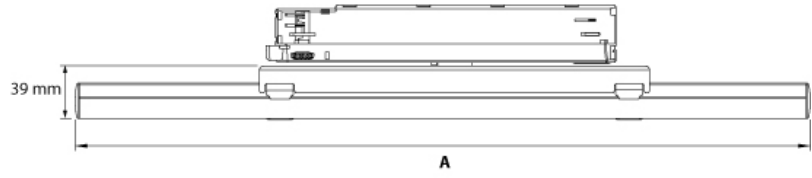

Catégories : [Lina Series](#), [Intérieur](#), [Appareils pour rails lumière](#), [Appareils linéaire](#), [Églises](#), [Musées et galeries d'art](#), [Bureaux](#), [Magasins](#)

> Specifications

Type	Lina Track HP, Linear Track Fixture
Colour	Black or white
Material	Anodized or coated aluminium
Swivel	350° horizontal 180° vertical

Optics	14° 16° 30° 42° 120° 36° x 14°
Light source	High Power LED
CRI	~92
LED colours	2200K 2700K 3000K 4000K

Power consumption	Max. 8 - 24 Watt
Power supply	100~240 VAC
Driver	Driver included Driver internal
Dimming	dali casambi localcasambi
Connection	In-Track adapter

IP rating	IP 20
Protection class	1
Certifications	CE

Lifetime	50.000 hours
LB Value	L90B10 at 50.000h
Warranty	5 years

Accessories

Rail accessories and a mounting disk

A	Model
296 mm	Lina Track 30 cm
546 mm	Lina Track 55 cm
796 mm	Lina Track 80 cm