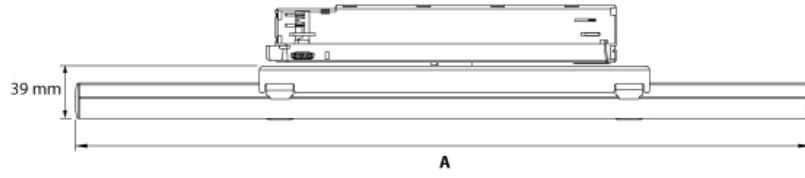

Accessories

Rail accessories and a mounting disk