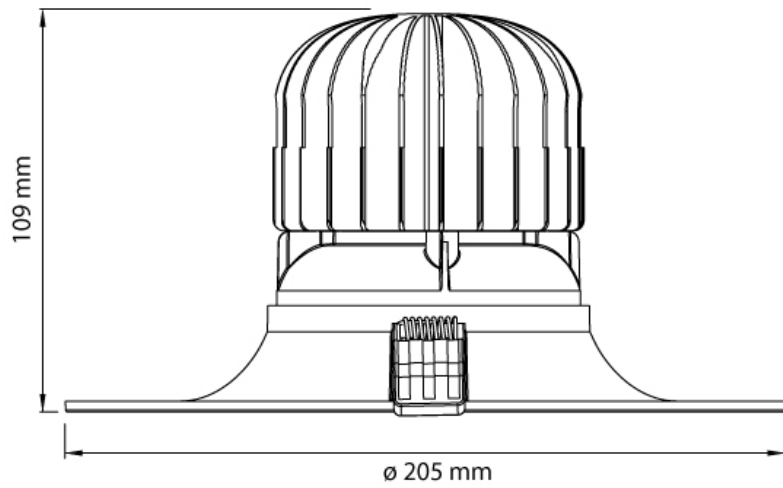

Lifetime	50.000 hours
LB Value	L90B10 at 50.000h
Warranty	5 years

Remarks Innovative convex lens application that generates a unmatched light efficiency in combination with a very low glare

4, 5 & 6 serie