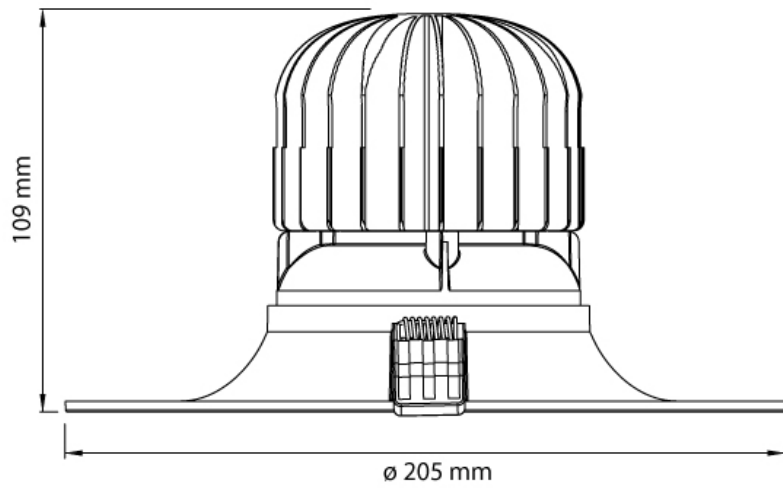

Lifetime	50.000 hour
LB Value	L90B10 at 50.000h
Warranty	5 years

Remarks Innovative convex lens application that generates a unmatched light efficiency in combination with a very low glare

4, 5 & 6 serie