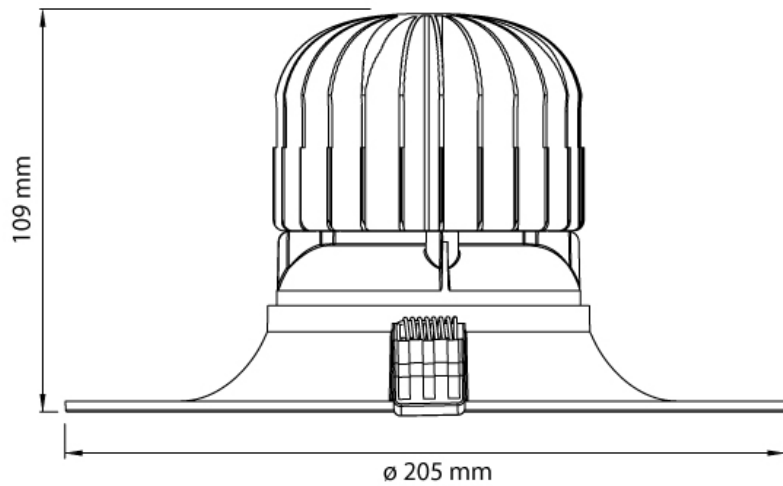

Lifetime	50.000 hour
LB Value	L90B10 at 50.000h
Warranty	5 years

Remarks Innovative convex lens application that generates a unmatched light efficiency in combination with a very low glare

4, 5 & 6 serie