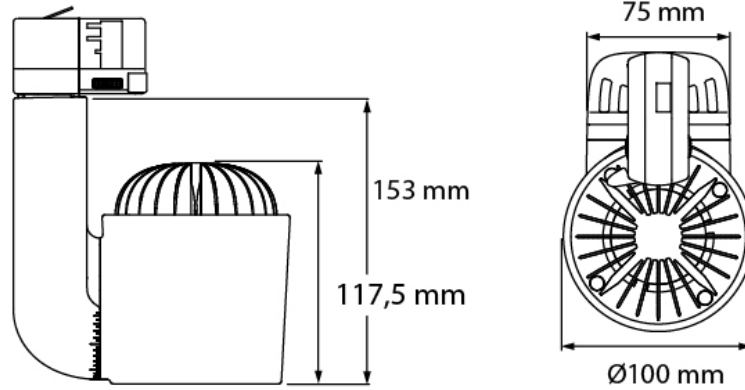

Warranty 5 years

Accessories Rail products
Remarks Integrated soft diffusion filter