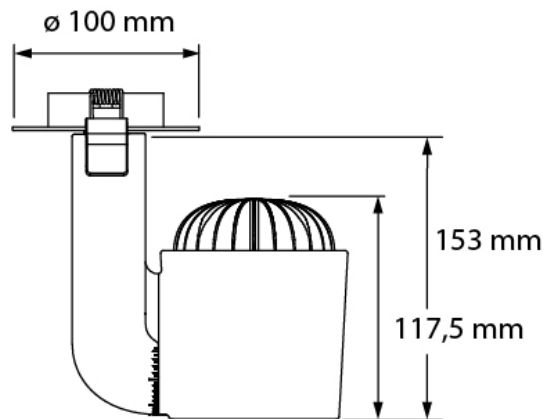

Warranty 5 years

Accessories Rail products
Remarks Integrated soft diffusion filter

Jade C HD