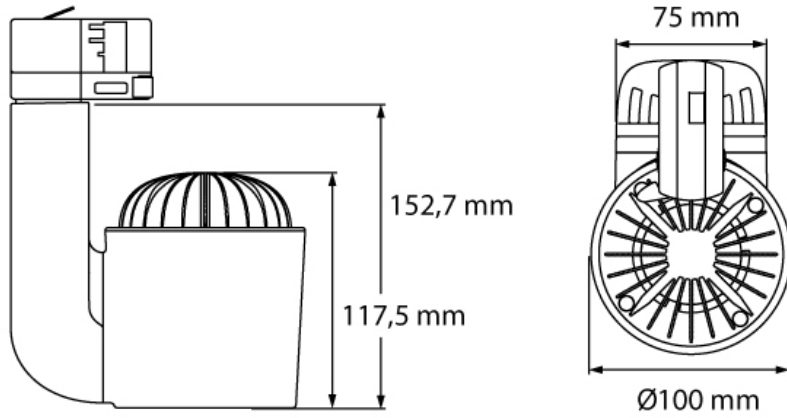

LB Value L90B10 at 50.000h
Warranty 5 years

Accessories Rail products
Remarks Integrated soft diffusion filter