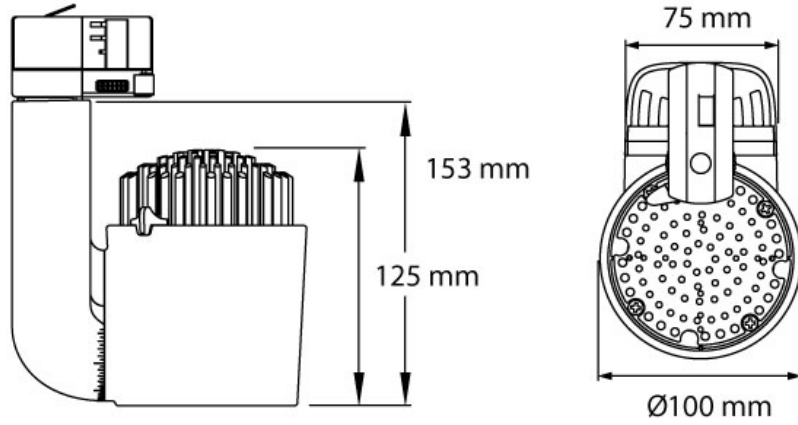

Warranty 5 years

Accessories Rail products. Customizable snoot. Rotatable barndoor, beam shapers & honeycomb louvre
Remarks The beam angle is adjusted easily from the backside of the fixture. So, one never has their hands in front of the light beam.