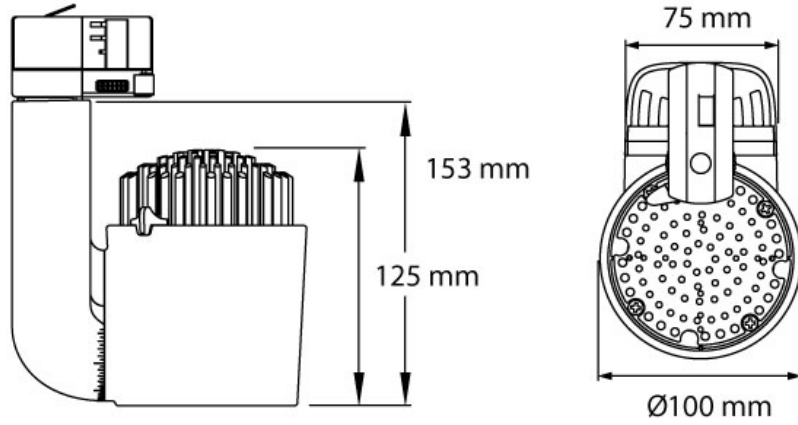

### > Specifications

Type	Jade Zoom, 25 or 35 Watt track or surface mounted spot
Colour	Black, white or grey
Material	Anodized or coated aluminium & PC/ABS V0
Weight	955 gram
Swivel	340° horizontal   350° vertical

Optics	9°- 58°   11°- 67°
Light source	Bridgelux or Xicato
Light output	1500 - 2000 lumen
CRI	~90 or ~98
LED colours	2700K   3000K   3500K   4000K

Power consumption	Max. 25 - 35 Watt
Power supply	180~264 VAC
Driver	Driver included   Driver internal
Dimming	mains   local   dali   casambi   dmx   wireless   localcasambi   nfc
Connection	Track adapter, Global or Eutrac

IP rating	IP 20
Protection class	1
Certifications	CE

Lifetime	50.000h
LB Value	L90B10 at 50.000h

Warranty 5 years

Accessories A customizable snoot that can be build up in segments of 2 cm. Rotatable barndoor, Beam shapers and Honeycomb louvre.  
Remarks The beam angle can be adjusted from the backside of the fixture.