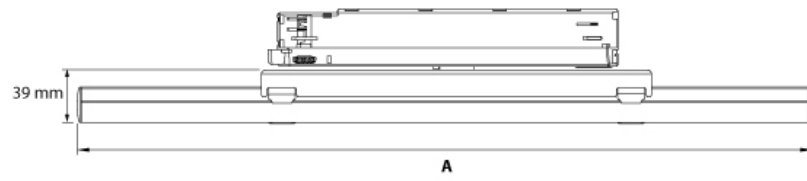

Categorieën: [Lina Series](#), [Interieur](#), [Rail-armaturen](#), [Lineair](#), [Hotels en restaurants](#), [Musea en Galerijen](#), [Kantoren](#)

> Specifications

Type	Lina Track DF, 30, 55 or 80 cm linear Track rail fixture
Colour	Black or white
Material	Aluminium
Swivel	350° horizontal 180° vertical

Optics	120°
Light output	1250 lumen
CRI	~92
LED colours	2700K 3000K 4000K

Power consumption	Max. 6 - 18 Watt
Power supply	100~240 VAC
Driver	Driver included Driver internal
Dimming	dali casambi localcasambi
Connection	In-Track adapter

IP rating	IP 20
Protection class	1
Certifications	CE

Lifetime	50.000 hours
LB Value	L90B10 at 50.000h
Warranty	5 years

Accessories

Track accessories

A	Model
296 mm	Lina Track 30 cm
546 mm	Lina Track 55 cm
796 mm	Lina Track 80 cm