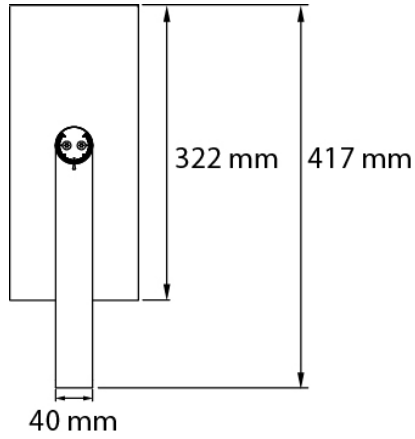

LB Value L90B10 at 50.000h
Warranty 5 years

Accessories Reflectors in several different beam angles and a Honeycomb louvre
Remarks Neutrik Powercon TRUE chassis / DMX XLR3 chassis

Backplate