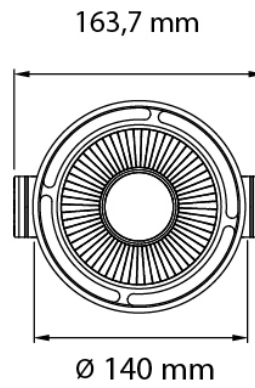

LB Value L90B10 at 50.000h
Warranty 5 years

Accessories Reflectors in several different beam angles and a Honeycomb louvre
Remarks Neutrik Powercon TRUE chassis / DMX XLR3 chassis

Backplate