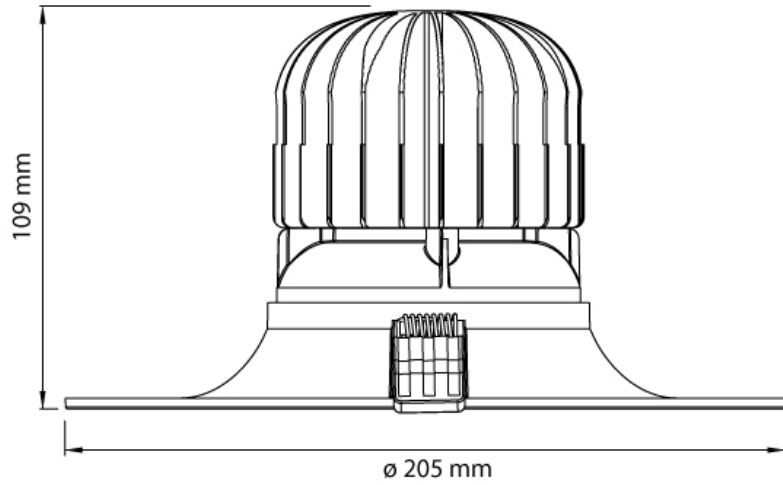

Lifetime	50.000 hours
LB Value	L90B10 at 50.000h
Warranty	5 years

Remarks Innovative convex lens application that generates a unmatched light efficiency in combination with a very low glare

4, 5 & 6 serie