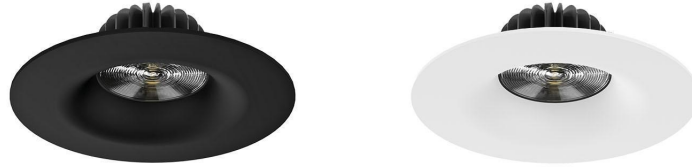

## EMERALD M OFFICE

If you're looking for a high-quality LED office lighting fixture that offers maximum flexibility and comfort, the Emerald Office downlighter is perfect for you. With four different wattages and four different colour temperatures to choose from, this fixture can be customized to suit any application. And because it has a very low UGR value, it's perfect for office environments where visual comfort is important.

**Categories:** [Emerald Series](#), [Indoor](#), [Downlighter](#), [Offices](#)

### > Specifications

Type	Emerald M Office, Downlighter
Colour	White or Black
Material	Plastic PC_ABS V0, Anodized aluminium
Mounting hole	15 ~ 20 cm
Installation depth	165mm (4~6 serie) or 190mm (7 serie)

Optics	50°   60°
Light source	High Power LED
Light output	1600 - 4000 lumen
CRI	~90
LED colours	2500K   2700K   3000K   3500K   4000K D2W 1800K-3000K

Power consumption	Max. 15 - 36 Watt
Drive current	350mA ~ 900mA
Driver	Driver included   Driver external
Dimming	mains   dali   casambi   dmx
Connection	CLS Smart Connect System
Cable length	150