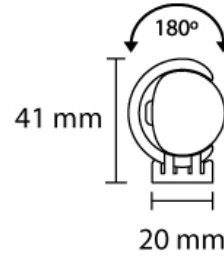

Categories: [Lina Series](#), [Indoor](#), [Linear](#), [Hotels and Restaurants](#), [Museums & Galleries](#), [Retail](#)

> Specifications

Type	Lina Clip HP, Linear Fixture
Colour	Black or white
Material	Anodized or coated aluminium
Swivel	180° vertical

Optics	14° 16° 30° 42° 120° 36° x 14°
Light source	High power LED
CRI	~92
LED colours	2200K 2700K 3000K 4000K

Power consumption	Max. 8 - 24 Watt
Power supply	100~240 VAC
Drive current	500 mA
Driver	Driver excluded Driver external
Dimming	Mains dimmable 1-10V dimmable DALI Casambi DMX512
Connection	Cable

IP rating	IP 20
Protection class	1
Certifications	CE

Lifetime	50.000 hours
LB Value	L90B10 at 50.000h
Warranty	5 years

A	Model
296 mm	Lina Clip HP 30 cm
546 mm	Lina Clip HP 55 cm
796 mm	Lina Clip HP 80 cm