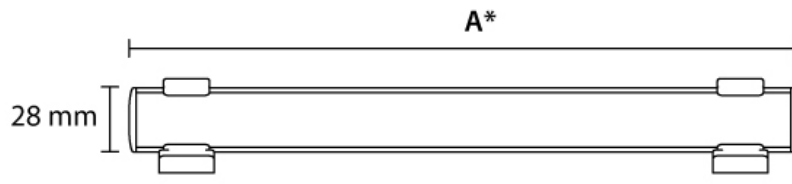

LINA CLIP HP

An extremely compact, modular linear lighting solution that is perfect for a wide range of applications. With its clip mounts, the Lina HP is a versatile fixture that can be used in any environment. The Lina HP is available in 5 different beam angles, including an elliptical beam angle.

Categories: [Lina Series](#), [Indoor](#), [Linear](#), [Hotels and Restaurants](#), [Museums & Galleries](#), [Retail](#)

> Specifications

Type	Lina Clip HP, Linear Fixture
Colour	Black or white
Material	Anodized or coated aluminium
Swivel	180° vertical

Optics	14° 16° 30° 42° 120° 36° x 14°
Light source	High power LED
CRI	~92
LED colours	2200K 2700K 3000K 4000K

Power consumption	Max. 8 - 24 Watt
Power supply	100~240 VAC
Drive current	500 mA
Driver	Driver excluded Driver external
Dimming	Mains dimmable 1-10V dimmable DALI Casambi DMX512
Connection	Cable

IP rating	IP 20
Protection class	1
Certifications	CE

Lifetime	50.000 hours
LB Value	L90B10 at 50.000h
Warranty	5 years

A	Model
296 mm	Lina Clip HP 30 cm
546 mm	Lina Clip HP 55 cm
796 mm	Lina Clip HP 80 cm