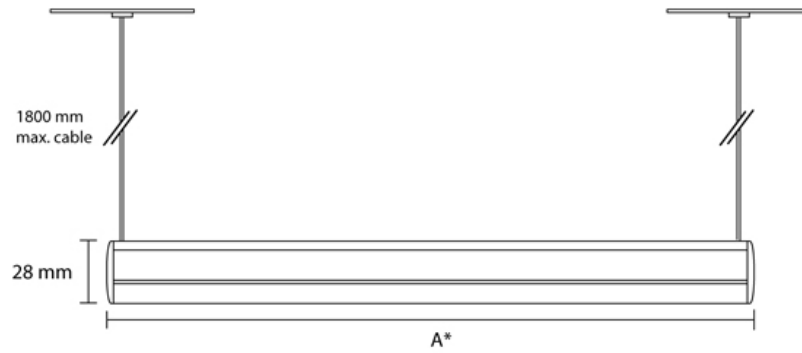

LINA SUSPENDED DF

An extremely compact, modular linear lighting solution that is perfect for a wide range of applications. With its barely noticeable suspension and power cable and timeless design, the Lina DF is a versatile fixture that can be used in any environment. The Lina DF is available in 4 different LED colours, with a CRI ~92.

Categories: [Lina Series](#), [Indoor](#), [Linear](#), [Retail](#)

> Specifications

Type	Lina Suspended DF, Suspended Linear Track Fixture
Colour	Black or white
Material	Anodized or coated aluminium
Optics	120°
Light source	High Power LED
Light output	1250 lumen
CRI	~92
LED colours	2700K 3000K 4000K
Power consumption	Max. 6 - 18 Watt
Drive current	500 mA
Driver	Driver excluded Driver external
Dimming	mains 1-10 dali casambi dmx
Connection	Wire
Cable length	180 cm max
IP rating	IP 20
Protection class	1
Certifications	CE
Lifetime	50.000 hours
LB Value	L90B10 at 50.000h
Warranty	5 years

A	Model
296 mm	Lina Suspended DF 30 cm
546 mm	Lina Suspended DF 55 cm
796 mm	Lina Suspended DF 80 cm