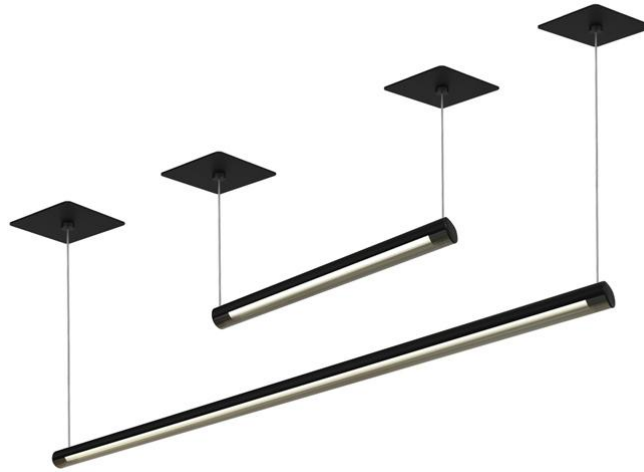

LINA SUSPENDED DF

An extremely compact, modular linear lighting solution that is perfect for a wide range of applications. With its barely noticeable suspension and power cable and timeless design, the Lina DF is a versatile fixture that can be used in any environment. The Lina DF is available in 4 different LED colours, with a CRI ~92.

Categories: [Lina Series](#), [Indoor](#), [Linear](#), [Retail](#)

> Specifications

Type	Lina Suspended DF, Suspended Linear Track Fixture
Colour	Black or white
Material	Anodized or coated aluminium
Optics	120°
Light source	High Power LED
Light output	1250 lumen
CRI	~92
LED colours	2700K 3000K 4000K
Power consumption	Max. 6 - 18 Watt
Drive current	500 mA
Driver	Driver excluded Driver external
Dimming	mains 1-10 dali casambi dmx
Connection	Wire
Cable length	180 cm max
IP rating	IP 20
Protection class	1
Certifications	CE
Lifetime	50.000 hours
LB Value	L90B10 at 50.000h
Warranty	5 years

A	Model
296 mm	Lina Suspended DF 30 cm
546 mm	Lina Suspended DF 55 cm
796 mm	Lina Suspended DF 80 cm