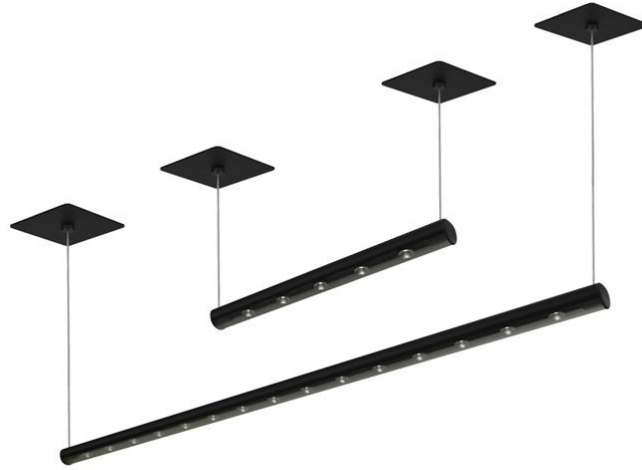

LINA SUSPENDED HP

An extremely compact, modular linear lighting solution that is perfect for a wide range of applications. With its barely noticeable suspension and power cable and timeless design, the Lina HP is a versatile fixture that can be used in any environment. The Lina HP is available in 5 different beam angles, including an elliptical beam angle.

Categories: [Lina Series](#), [Indoor](#), [Linear](#), [Retail](#)

> Specifications

Type	Lina Suspended HP, Suspended Linear Track Fixture
Colour	Black or white
Material	Anodized or coated aluminium
Optics	14° 16° 30° 42° 120° 36° x 14°
Light source	High Power LED
CRI	~92
LED colours	2200K 2700K 3000K 4000K
Power consumption	Max. 8 - 24 Watt
Power supply	100~240 VAC
Driver	Driver excluded Driver external
Dimming	mains 1-10 dali casambi dmx
Connection	Wire
Cable length	180 cm max.
IP rating	IP 20
Protection class	1
Certifications	CE
Lifetime	50.000 hours
LB Value	L90B10 at 50.000h
Warranty	5 years

A	Model
296 mm	Lina Clip RP 30 cm
546 mm	Lina Clip RP 55 cm
796 mm	Lina Clip RP 80 cm