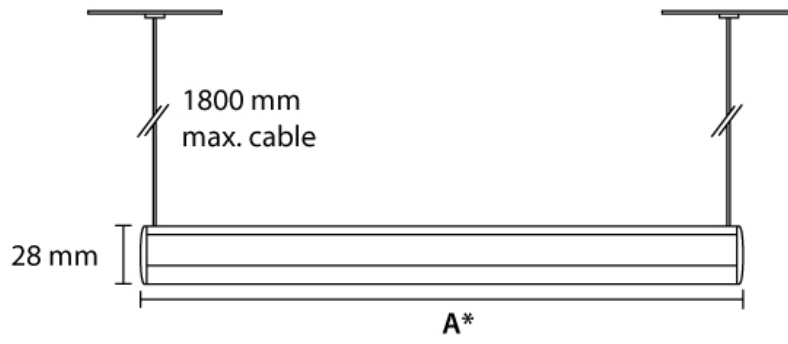

LINA SUSPENDED HP

An extremely compact, modular linear lighting solution that is perfect for a wide range of applications. With its barely noticeable suspension and power cable and timeless design, the Lina HP is a versatile fixture that can be used in any environment. The Lina HP is available in 5 different beam angles, including an elliptical beam angle.

Categories: [Lina Series](#), [Indoor](#), [Linear](#), [Retail](#)

> Specifications

Type	Lina Suspended HP, Suspended Linear Track Fixture
Colour	Black or white
Material	Anodized or coated aluminium
Optics	14° 16° 30° 42° 120° 36° x 14°
Light source	High Power LED
CRI	~92
LED colours	2200K 2700K 3000K 4000K
Power consumption	Max. 8 - 24 Watt
Power supply	100~240 VAC
Driver	Driver excluded Driver external
Dimming	mains 1-10 dali casambi dmx
Connection	Wire
Cable length	180 cm max.
IP rating	IP 20
Protection class	1
Certifications	CE
Lifetime	50.000 hours
LB Value	L90B10 at 50.000h
Warranty	5 years

A	Model
296 mm	Lina Clip RP 30 cm
546 mm	Lina Clip RP 55 cm
796 mm	Lina Clip RP 80 cm