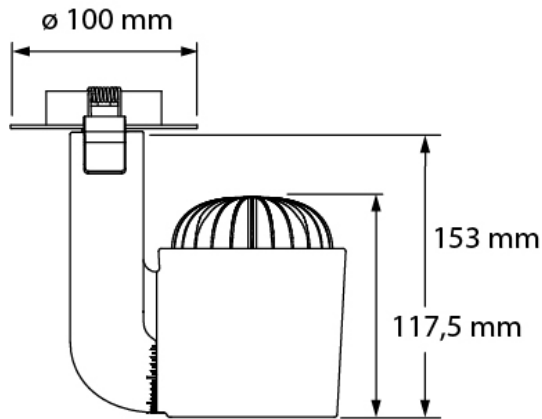

Warranty 5 years

Accessories Rail products
Remarks Integrated soft diffusion filter

Jade C HD