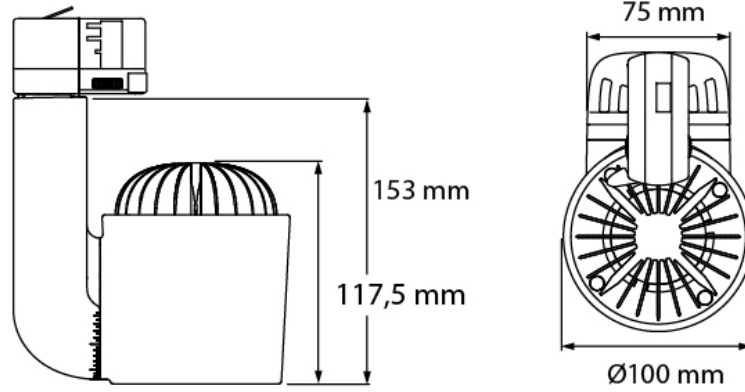

Warranty 5 years

Accessories Rail products
Remarks Integrated soft diffusion filter