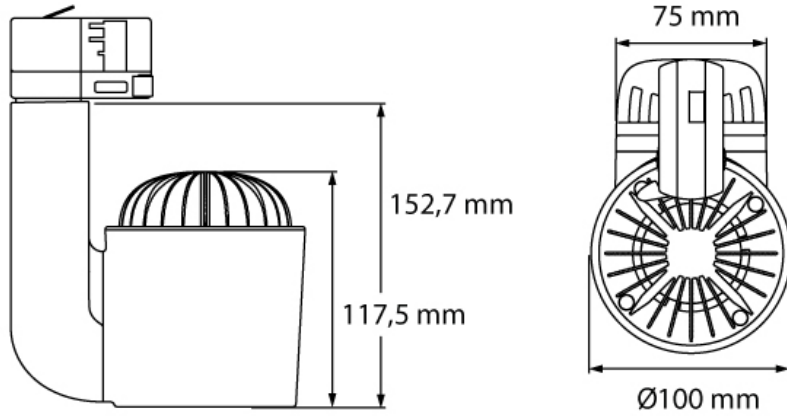

Warranty 5 years

Accessories Rail products
Remarks Integrated soft diffusion filter