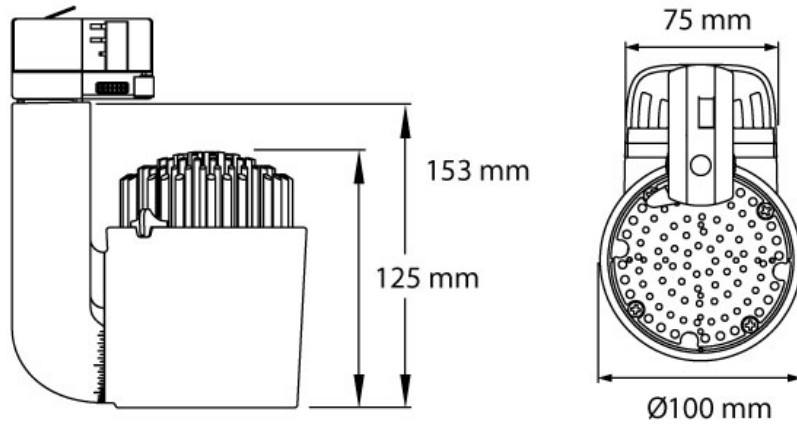

### > Specifications

Type	Jade Zoom Tunable White, 22 watt Track Zoom spot
Colour	Black, white or gray
Material	Anodized or coated aluminium & PC/ABS V0
Weight	952 gram
Swivel	340° horizontal   350° vertical

Optics	11°- 60°
Light source	Bridgelux
Light output	1000 lumen
CRI	~98
LED colours	1800K-4000K   2700K-6500K

Power consumption	Max. 22 Watt
Power supply	180~264 VAC
Driver	Driver included   Driver internal
Dimming	casambi   dmx   wireless
Connection	Track adapter, Global or Eutrac

IP rating	IP 20
Protection class	1
Certifications	CE

Lifetime	up to 50.000
LB Value	L90B10 at 50.000h

Warranty 5 years

Accessories Rail products. Customizable snoot. Rotatable barndoor, beam shapers & honeycomb louvre  
Remarks The beam angle is adjusted easily from the backside of the fixture. So, one never has their hands in front of the light beam.