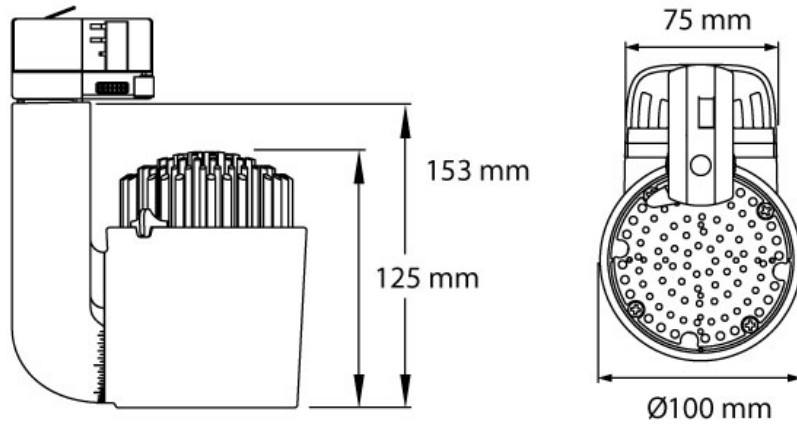

Categories: [Jade Series](#), [Indoor](#), [Track fixtures](#), [Museums & Galleries](#)

> Specifications

Type	Jade Zoom, 25 or 35 Watt track or surface mounted spot
Colour	Black, white or grey
Material	Anodized or coated aluminium & PC/ABS V0
Weight	955 gram
Swivel	340° horizontal 350° vertical

Optics	9°- 58° 11°- 67°
Light source	Bridgelux or Xicato
Light output	1500 - 2000 lumen
CRI	~90 or ~98
LED colours	2700K 3000K 3500K 4000K

Power consumption	Max. 25 - 35 Watt
Power supply	180~264 VAC
Driver	Driver included Driver internal
Dimming	mains local dali casambi dmx wireless localcasambi nfc
Connection	Track adapter, Global or Eutrac

IP rating	IP 20
Protection class	1
Certifications	CE

Lifetime	50.000h
LB Value	L90B10 at 50.000h

Warranty 5 years

Accessories A customizable snoot that can be build up in segments of 2 cm. Rotatable barndoor, Beam shapers and Honeycomb louvre.
Remarks The beam angle can be adjusted from the backside of the fixture.