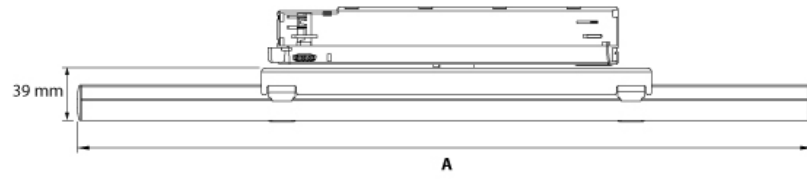

LINA TRACK DF

The Lina Track DF linear lighting fixture is an extremely slim and compact device that's perfect for use in a variety of settings. With its innovative diffused technology, this modern light offers you softer, homogeneous lighting to illuminate your objects or paintings. It also has a CRI rating of ~92, which ensures true colours.

Categories: [Lina Series](#), [Indoor](#), [Track fixtures](#), [Linear](#), [Hotels and Restaurants](#), [Museums & Galleries](#), [Offices](#)

> Specifications

Type	Lina Track DF, 30, 55 or 80 cm linear Track rail fixture
Colour	Black or white
Material	Aluminium
Swivel	350° horizontal 180° vertical
Optics	120°
Light output	1250 lumen
CRI	~92
LED colours	2700K 3000K 4000K
Power consumption	Max. 6 - 18 Watt
Power supply	100~240 VAC
Driver	Driver included Driver internal
Dimming	dali casambi localcasambi
Connection	In-Track adapter
IP rating	IP 20
Protection class	1
Certifications	CE
Lifetime	50.000 hours
LB Value	L90B10 at 50.000h
Warranty	5 years

Accessories

Track accessories

A	Model
296 mm	Lina Track 30 cm
546 mm	Lina Track 55 cm
796 mm	Lina Track 80 cm