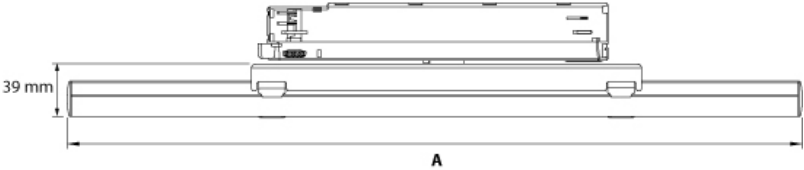

## LINA TRACK HP

An extremely compact, modular linear lighting solution that is perfect for a wide range of applications. With its slim in-track adapter and timeless design, the Lina HP is a versatile fixture that can be used in any environment. The Lina HP is available in 5 different beam angles, including an elliptical beam angle.

### > Specifications

Type	Lina Track HP, Linear Track Fixture
Colour	Black or white
Material	Anodized or coated aluminium
Swivel	350° horizontal   180° vertical
Optics	14°   16°   30°   42°   120°   36° x 14°
Light source	High Power LED
CRI	~92
LED colours	2200K   2700K   3000K   4000K
Power consumption	Max. 8 - 24 Watt
Power supply	100~240 VAC
Driver	Driver included   Driver internal
Dimming	dali   casambi   localcasambi
Connection	In-Track adapter
IP rating	IP 20
Protection class	1
Certifications	CE
Lifetime	50.000 hours
LB Value	L90B10 at 50.000h
Warranty	5 years

Accessories

Rail accessories and a mounting disk

A	Model
296 mm	Lina Track 30 cm
546 mm	Lina Track 55 cm
796 mm	Lina Track 80 cm