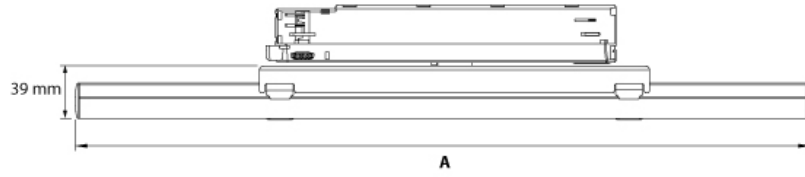

LINA TRACK HP

An extremely compact, modular linear lighting solution that is perfect for a wide range of applications. With its slim in-track adapter and timeless design, the Lina HP is a versatile fixture that can be used in any environment. The Lina HP is available in 5 different beam angles, including an elliptical beam angle.

Categories: [Lina Series](#), [Indoor](#), [Track fixtures](#), [Linear](#), [Churches](#), [Museums & Galleries](#), [Offices](#), [Retail](#)

> Specifications

Type	Lina Track HP, Linear Track Fixture
Colour	Black or white
Material	Anodized or coated aluminium
Swivel	350° horizontal 180° vertical
Optics	14° 16° 30° 42° 120° 36° x 14°
Light source	High Power LED
CRI	~92
LED colours	2200K 2700K 3000K 4000K
Power consumption	Max. 8 - 24 Watt
Power supply	100~240 VAC
Driver	Driver included Driver internal
Dimming	dali casambi localcasambi
Connection	In-Track adapter
IP rating	IP 20
Protection class	1
Certifications	CE
Lifetime	50.000 hours
LB Value	L90B10 at 50.000h
Warranty	5 years

Accessories

Rail accessories and a mounting disk

A	Model
296 mm	Lina Track 30 cm
546 mm	Lina Track 55 cm
796 mm	Lina Track 80 cm